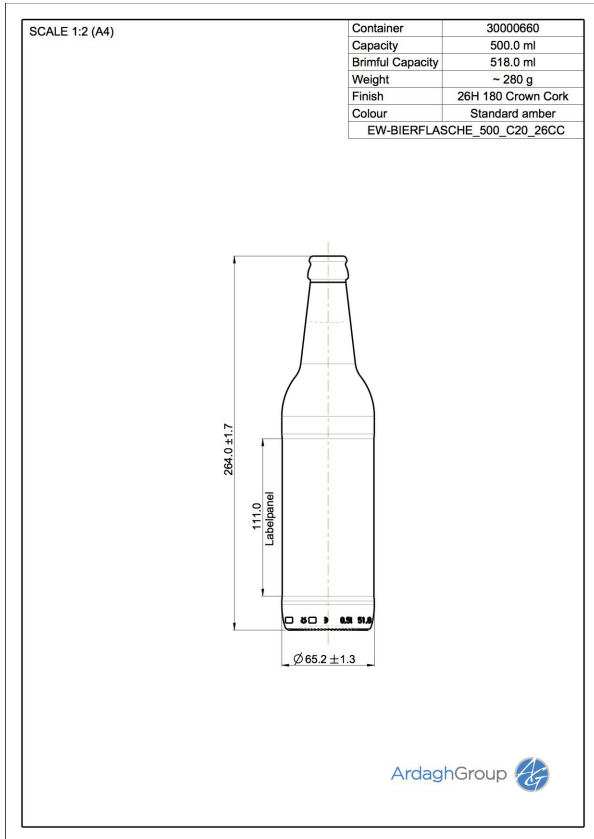

30000660 500ml amber glass Longneck oneway beer bottle

Colour:
Standard Amber

Capacity:
500 ml

Finish Diameter:
25 mm

Shape:
Round

Body Diameter:
65 mm

Height:
264 mm

Weight:
280 g