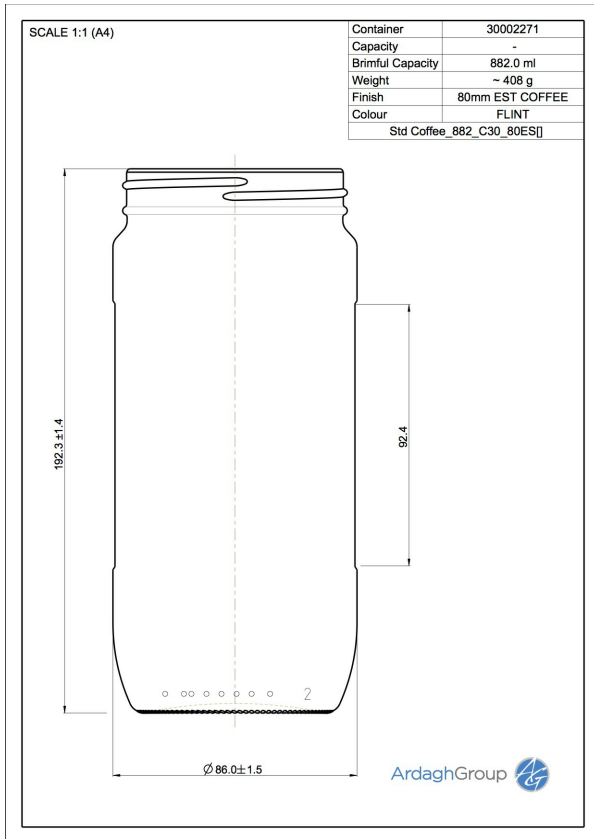

30002271 Std Coffee 882 C30 80ES

Colour:

Flint

Capacity:

882 ml

Finish Diameter:

80 mm

Shape:

Round

Body Diameter:

86 mm

Height:

192 mm

Weight:

408 g

Returnable: