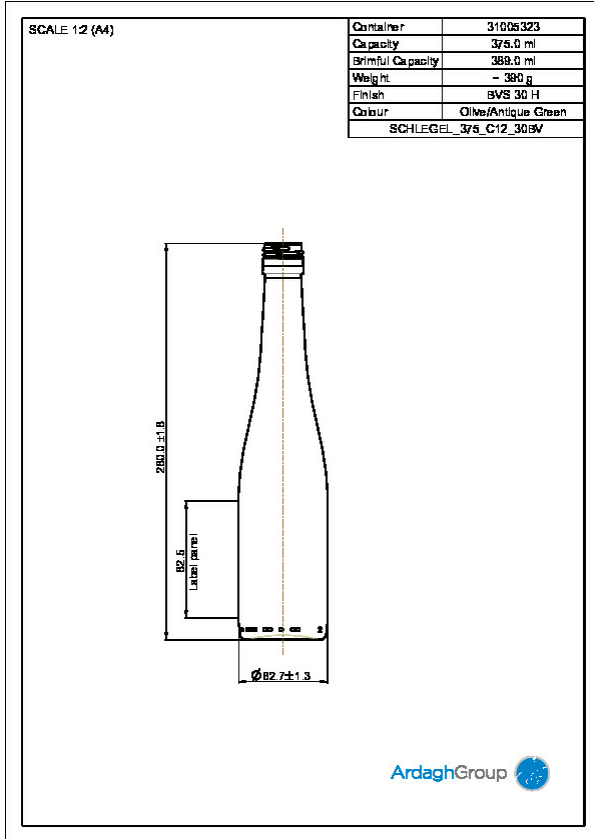

# 31005323

## 375ml green glass

### Schlegel oneway wine bottle

Colour:  
Olive/antique green

Capacity:  
375 ml

Finish Diameter:  
30 mm

Shape:  
Round

Body Diameter:  
62 mm

Height:  
280 mm

Weight:  
390 g