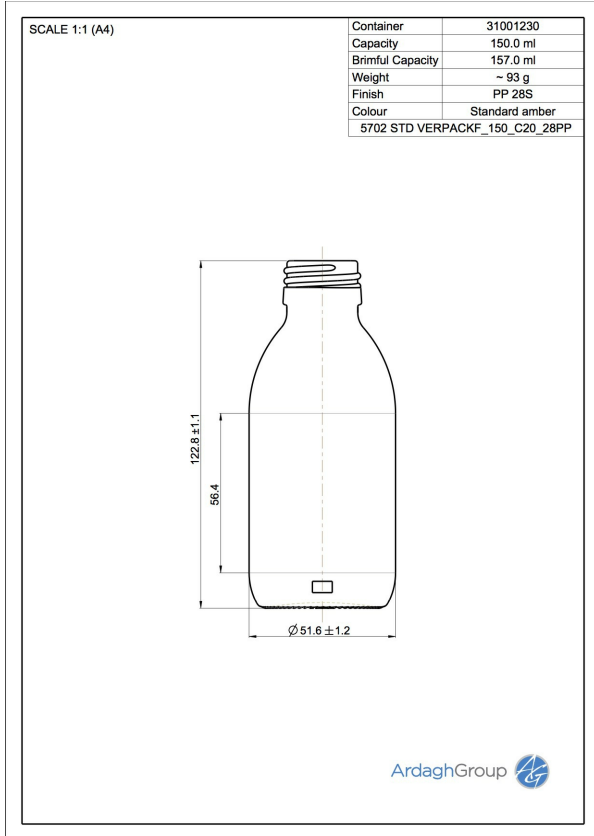

31001230 150ml amber glass syrup bottle

Colour:
Standard Amber

Capacity:
150 ml

Finish Diameter:
28 mm

Shape:
Round

Body Diameter:
52 mm

Height:
123 mm

Weight:
93 g