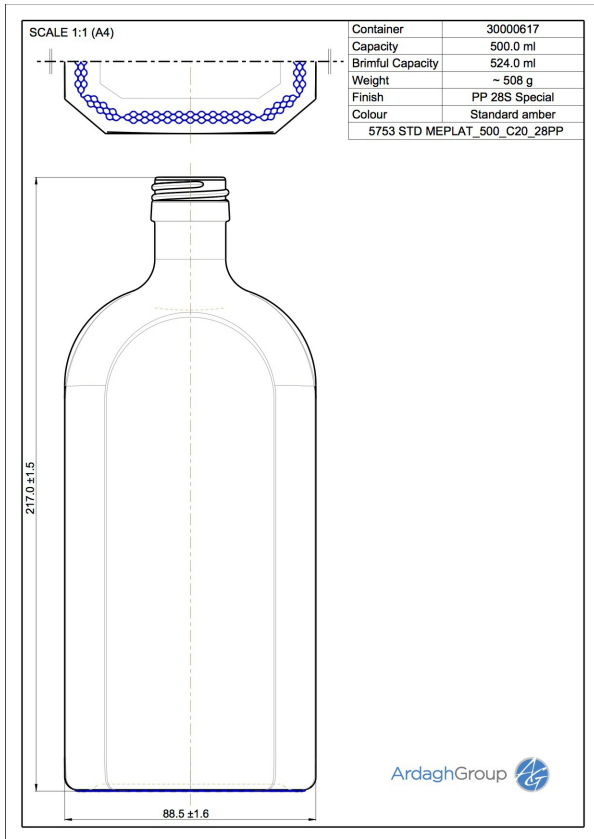

30000617 500ml amber glass meplat bottle

Colour:
Standard Amber

Capacity:
500 ml

Finish Diameter:
28 mm

Shape:
Shaped

Body Diameter:
89 mm

Height:
217 mm

Weight:
508 g