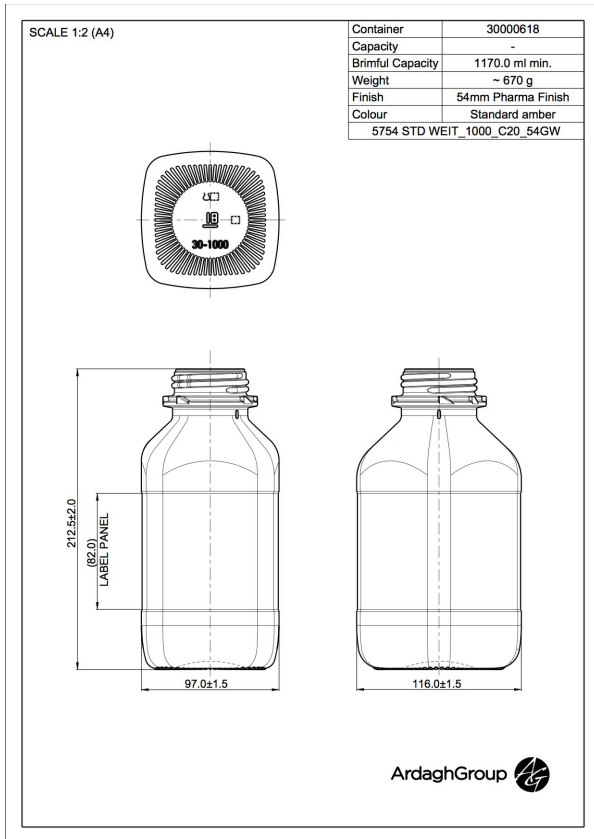

30000618 1000ml amber glass widemouth bottle

Colour:
Standard Amber

Capacity:
1000 ml

Finish Diameter:
54 mm

Shape:
Shaped

Body Diameter:
116 mm

Height:
212 mm

Weight:
670 g