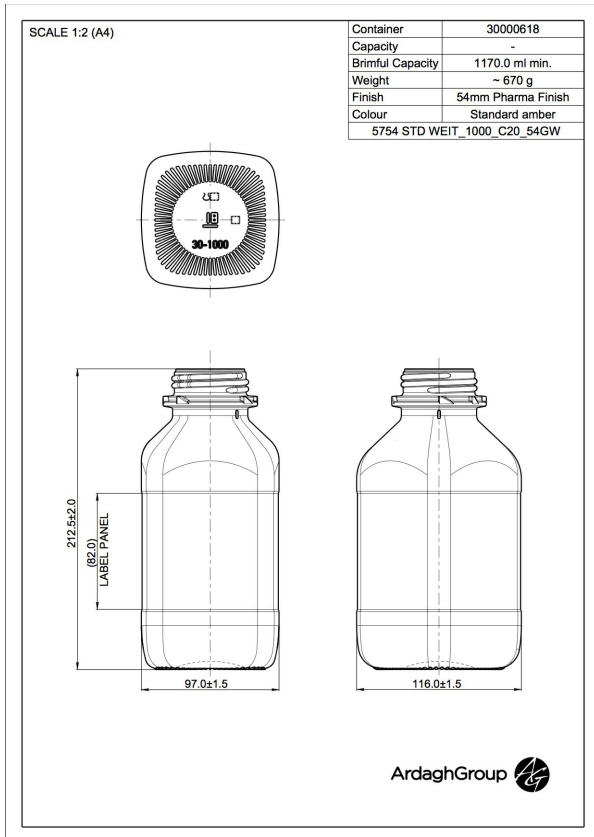

30000618 1000ml amber glass widemouth bottle

Colour:
Standard Amber

Capacity:
1000 ml

Finish Diameter:
54 mm

Shape:
Shaped

Body Diameter:
116 mm

Height:
212 mm

Weight:
670 g