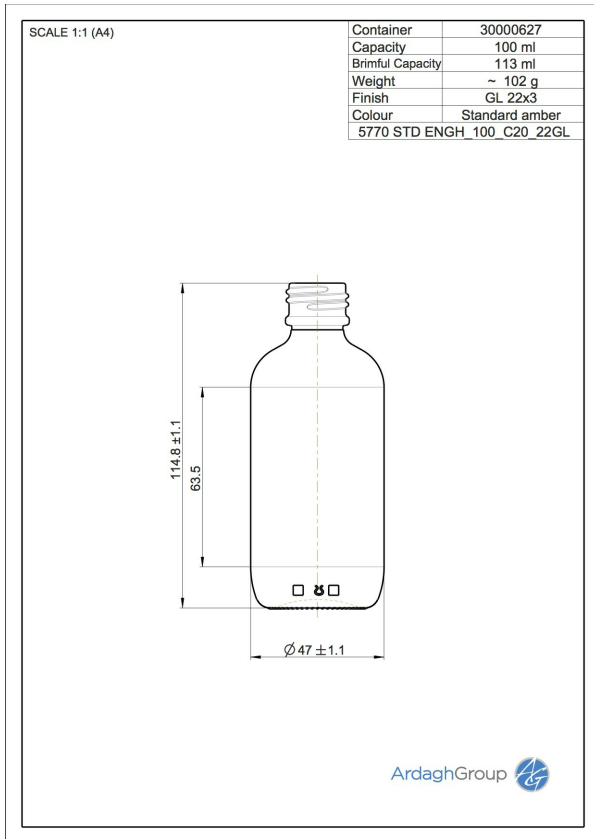

30000627 100ml amber glass syrup bottle

Colour:
Standard Amber

Capacity:
100 ml

Finish Diameter:
22 mm

Shape:
Round

Body Diameter:
47 mm

Height:
114 mm

Weight:
103 g