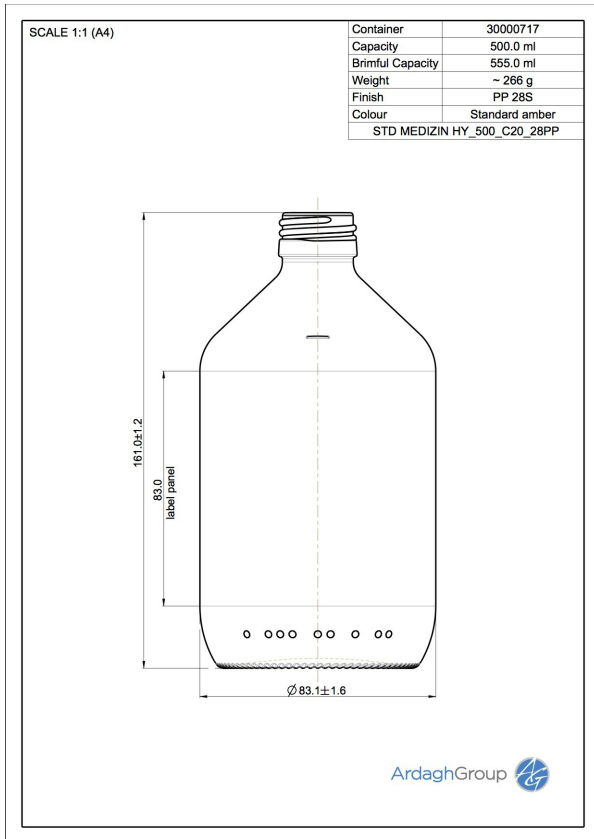

30000717 500ml amber glass syrup bottle

Colour:
Standard Amber

Capacity:
500 ml

Finish Diameter:
28 mm

Shape:
Round

Body Diameter:
83 mm

Height:
161 mm

Weight:
266 g