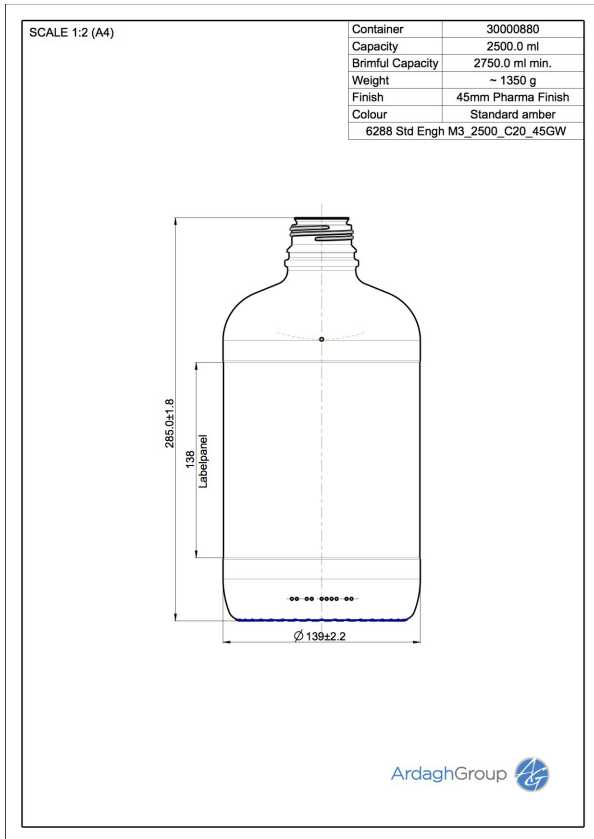

# 30000880 2500ml amber glass chemical bottle

Colour:  
Standard Amber

Capacity:  
2500 ml

Finish Diameter:  
45 mm

Shape:  
Round

Body Diameter:  
139 mm

Height:  
285 mm

Weight:  
1350 g