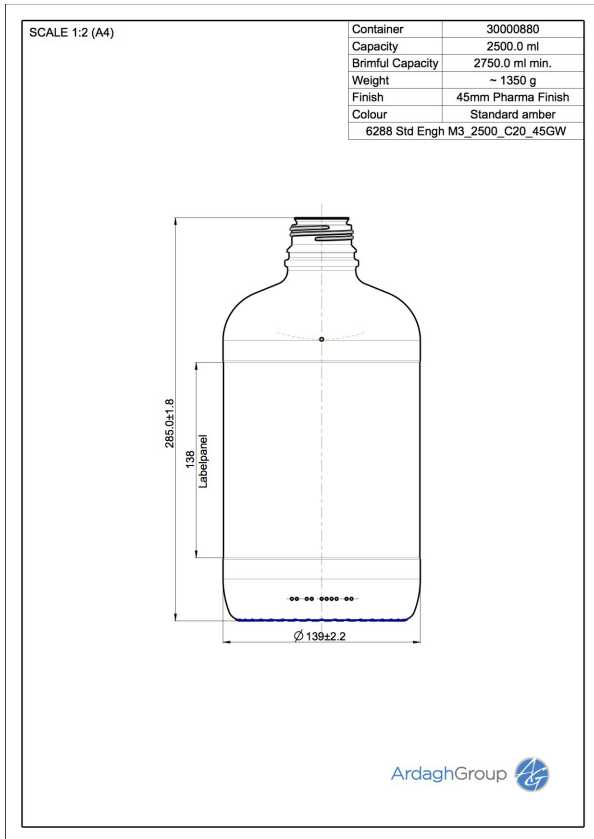

30000880 2500ml amber glass chemical bottle

Colour:
Standard Amber

Capacity:
2500 ml

Finish Diameter:
45 mm

Shape:
Round

Body Diameter:
139 mm

Height:
285 mm

Weight:
1350 g