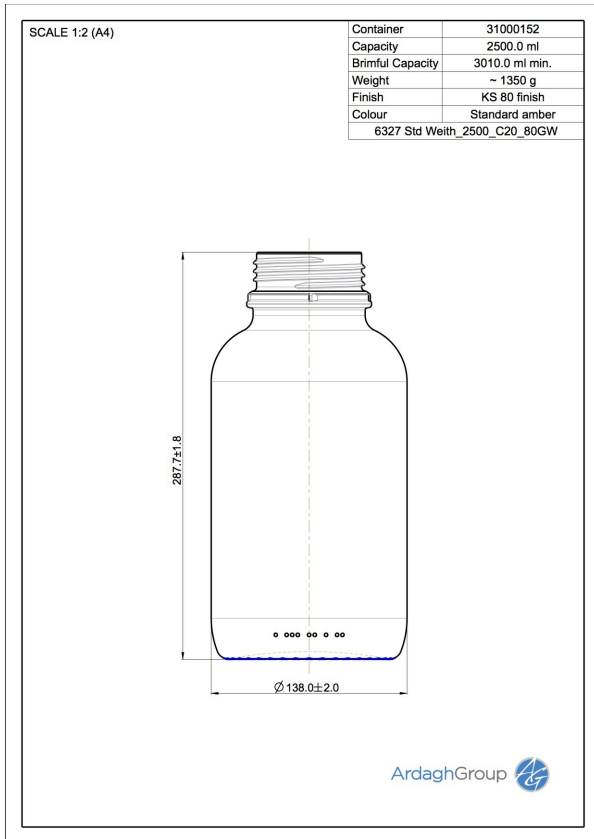

31000152 2500ml amber glass widemouth bottle

Colour:
Standard Amber

Capacity:
2500 ml

Finish Diameter:
80 mm

Shape:
Round

Body Diameter:
138 mm

Height:
288 mm

Weight:
1350 g