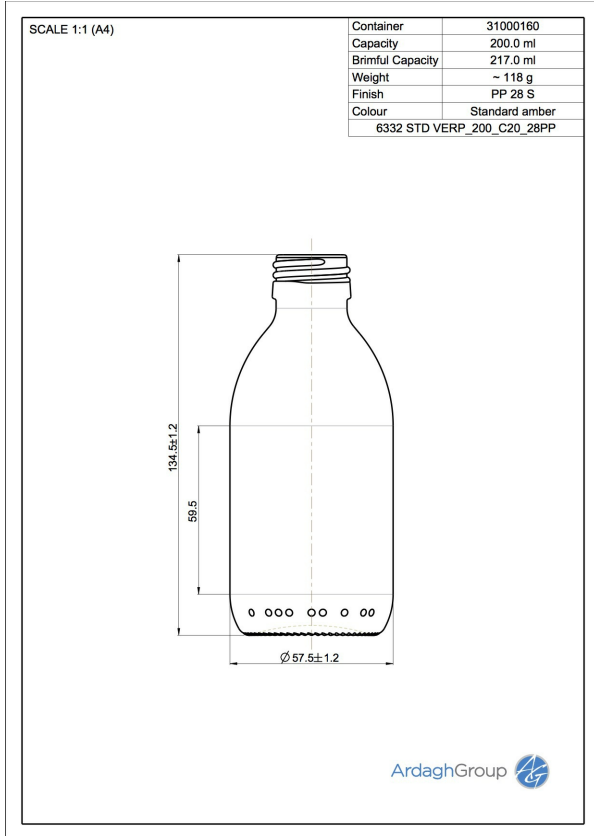

31000160 200ml amber glass syrup bottle

Colour:
Standard Amber

Capacity:
200 ml

Finish Diameter:
28 mm

Shape:
Round

Body Diameter:
58 mm

Height:
135 mm

Weight:
118 g