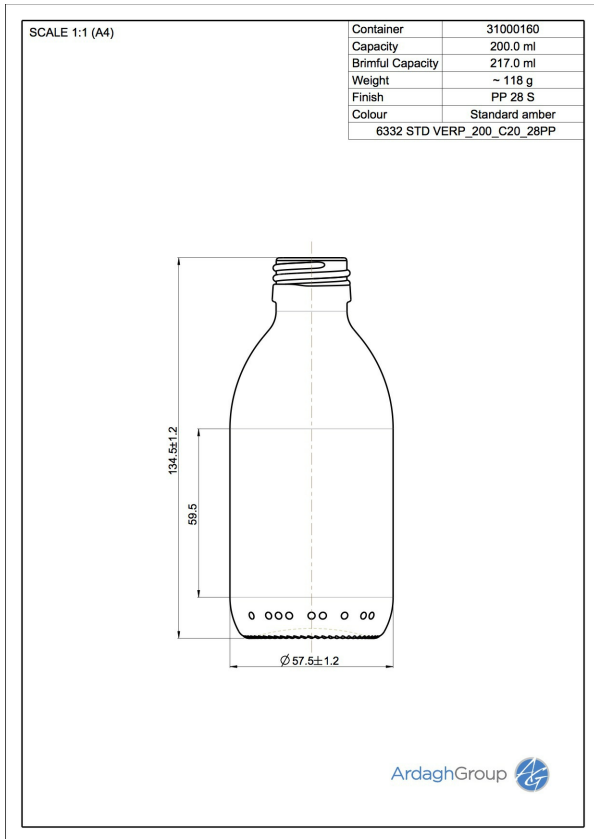

31000160 200ml amber glass syrup bottle

Colour:
Standard Amber

Capacity:
200 ml

Finish Diameter:
28 mm

Shape:
Round

Body Diameter:
58 mm

Height:
135 mm

Weight:
118 g