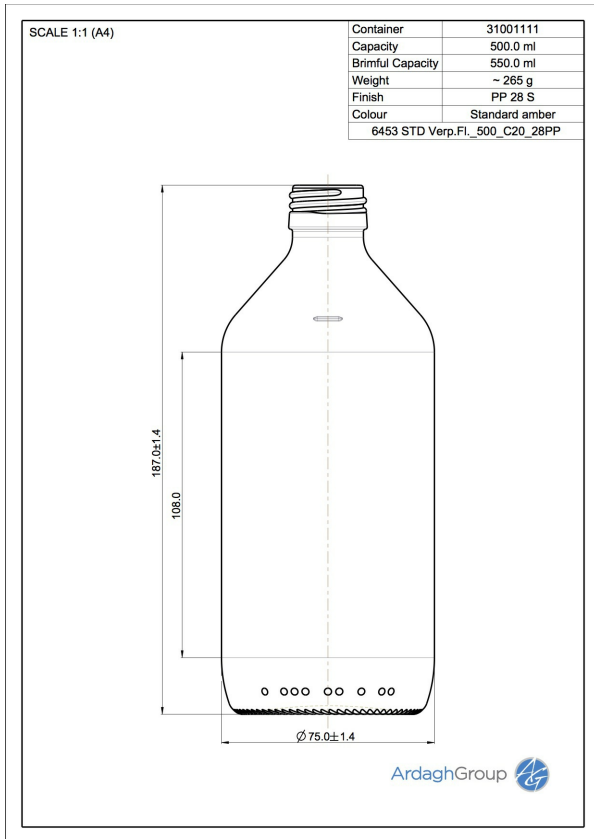

31001111 500ml amber glass syrup bottle

Colour:
Standard Amber

Capacity:
500 ml

Finish Diameter:
28 mm

Shape:
Round

Body Diameter:
75 mm

Height:
187 mm

Weight:
265 g