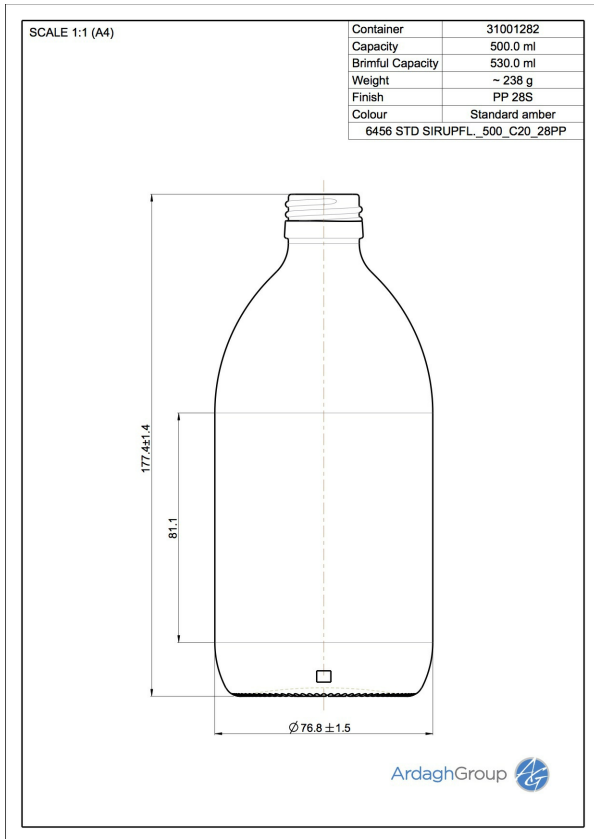

31001282 500ml amber glass syrup bottle

Colour:
Standard Amber

Capacity:
500 ml

Finish Diameter:
28 mm

Shape:
Round

Body Diameter:
77 mm

Height:
177 mm

Weight:
238 g