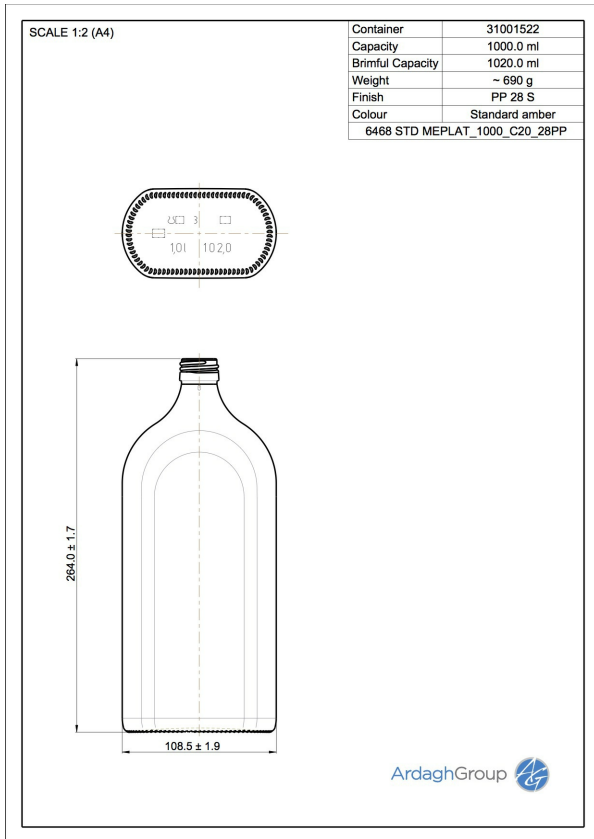

31001522

1000ml amber glass meplat bottle

Colour:
Standard Amber

Capacity:
1000 ml

Finish Diameter:
28 mm

Shape:
Shaped

Body Diameter:
109 mm

Height:
264 mm