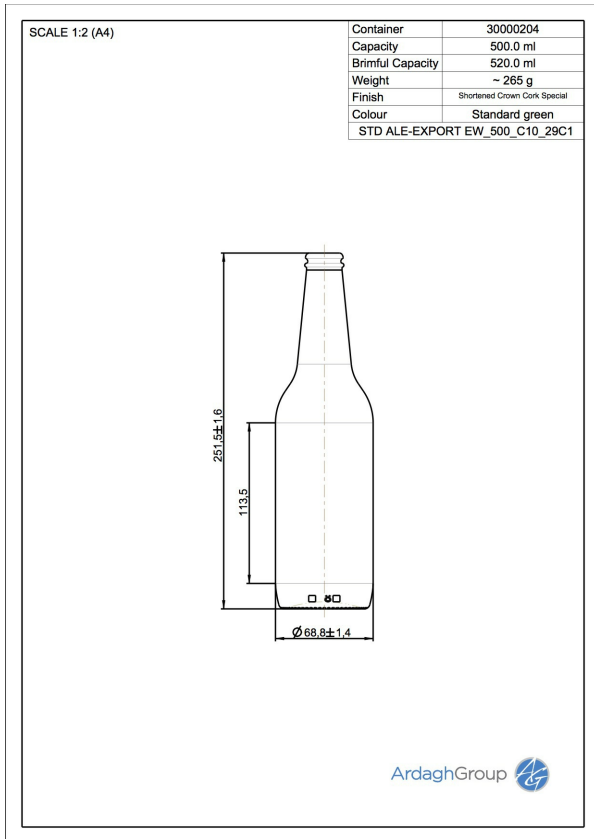

30000204 ALE-EXPORT EW 500 C10 29C1

Colour:
Standard Green

Capacity:
500 ml

Finish Diameter:
26 mm

Shape:
Round

Body Diameter:
69 mm

Height:
252 mm

Weight:
265 g