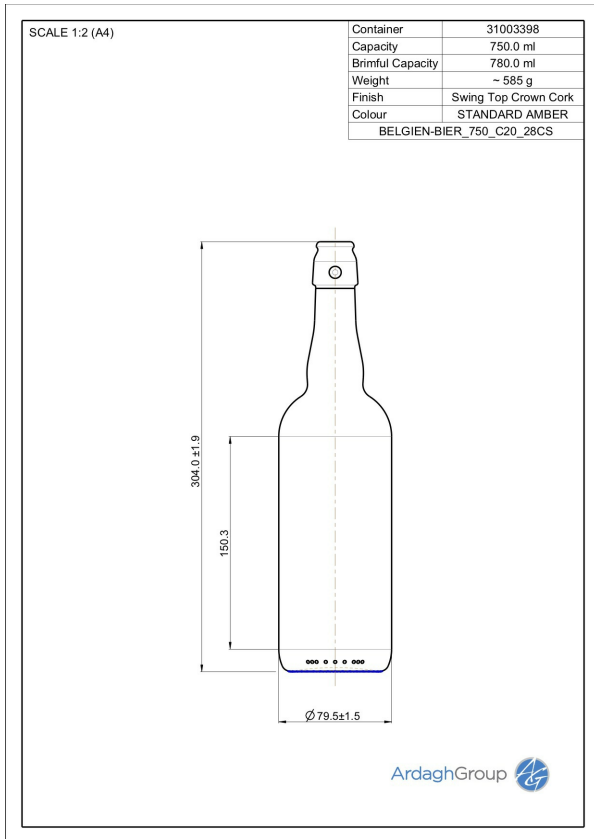

# 31003398 Belgien Bier 750 C20 28CS

Colour:  
Standard Amber

Capacity:  
750 ml

Finish Diameter:  
27 mm

Shape:  
Round

Body Diameter:  
79 mm

Height:  
304 mm

Weight:  
585 g