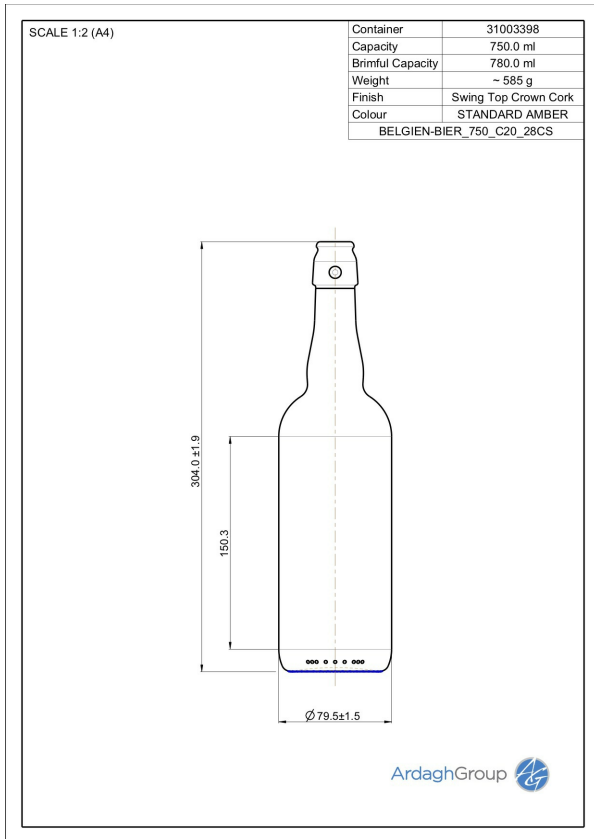

31003398 Belgien Bier 750 C20 28CS

Colour:
Standard Amber

Capacity:
750 ml

Finish Diameter:
27 mm

Shape:
Round

Body Diameter:
79 mm

Height:
304 mm

Weight:
585 g