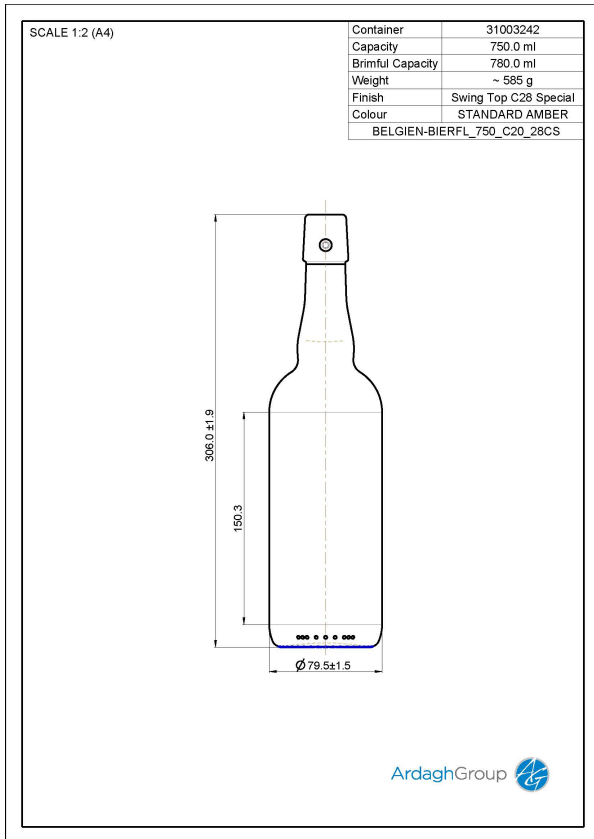

31003242 Belgien-Bierfl 750 C20 28CS

Colour:
Standard Amber

Capacity:
750 ml

Finish Diameter:
28 mm

Shape:
Round

Body Diameter:
79 mm

Height:
306 mm

Weight:
585 g