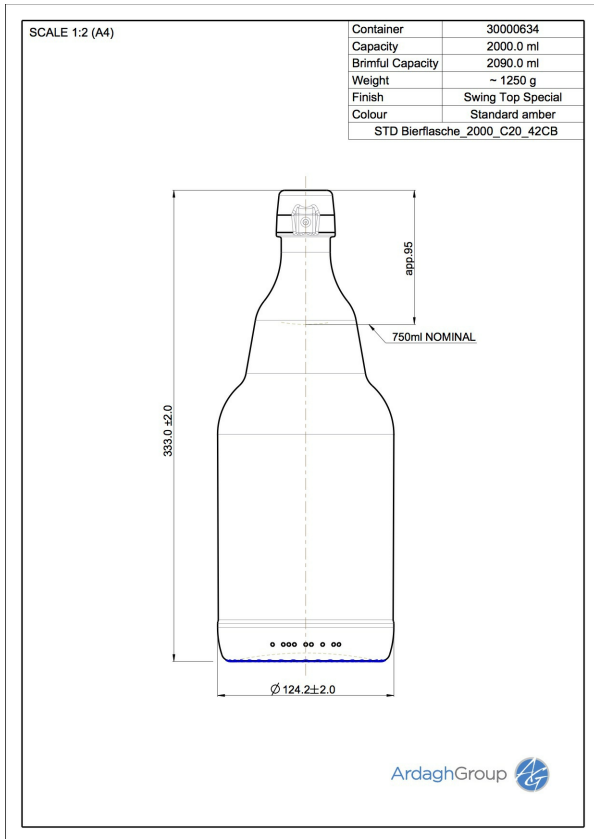

30000634 2000ml amber glass returnable beer bottle

Colour:
Standard Amber

Capacity:
2000 ml

Finish Diameter:
42 mm

Shape:
Round

Body Diameter:
124 mm

Height:
333 mm

Weight:
1250 g