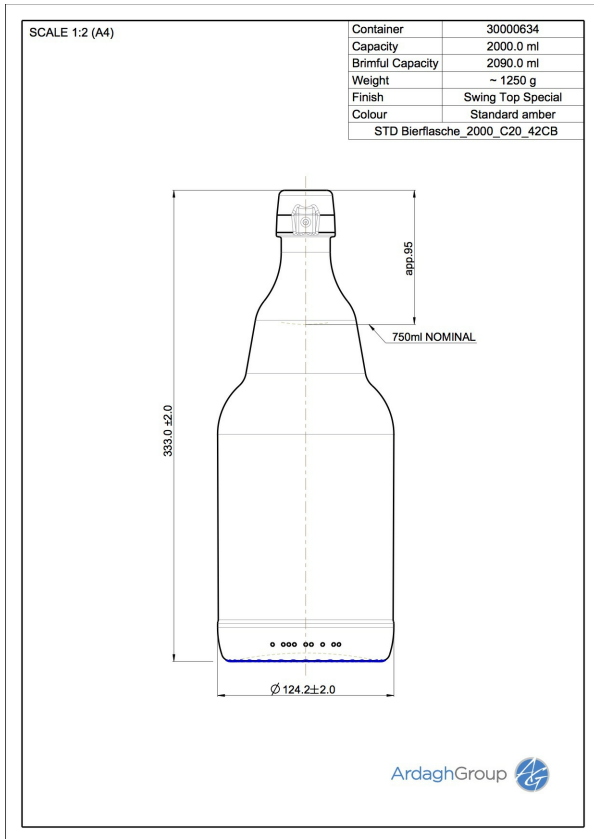

30000634 Bierflasche 2000 C20 42CB

Colour:
Standard Amber

Capacity:
2000 ml

Finish Diameter:
42 mm

Shape:
Round

Body Diameter:
124 mm

Height:
333 mm

Weight:
1250 g