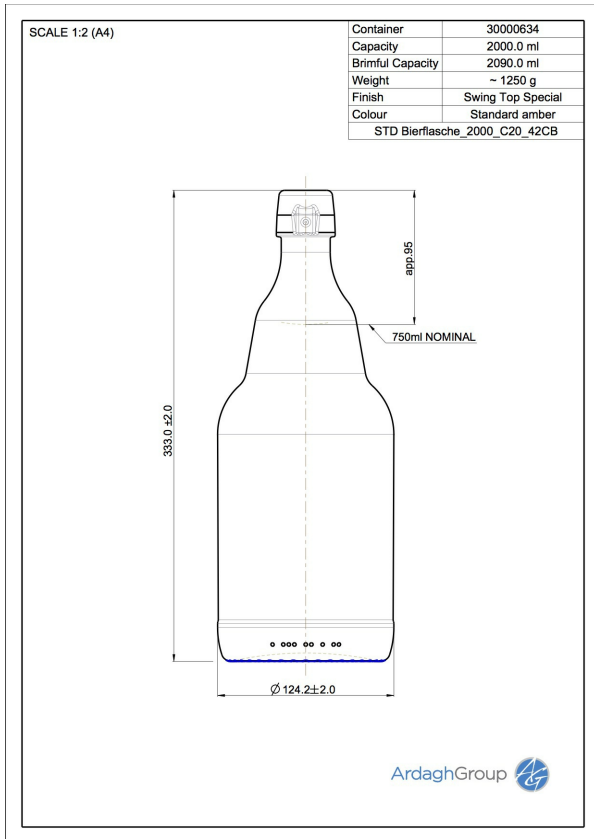

# 30000634 2000ml amber glass returnable beer bottle

Colour:  
Standard Amber

Capacity:  
2000 ml

Finish Diameter:  
42 mm

Shape:  
Round

Body Diameter:  
124 mm

Height:  
333 mm

Weight:  
1250 g