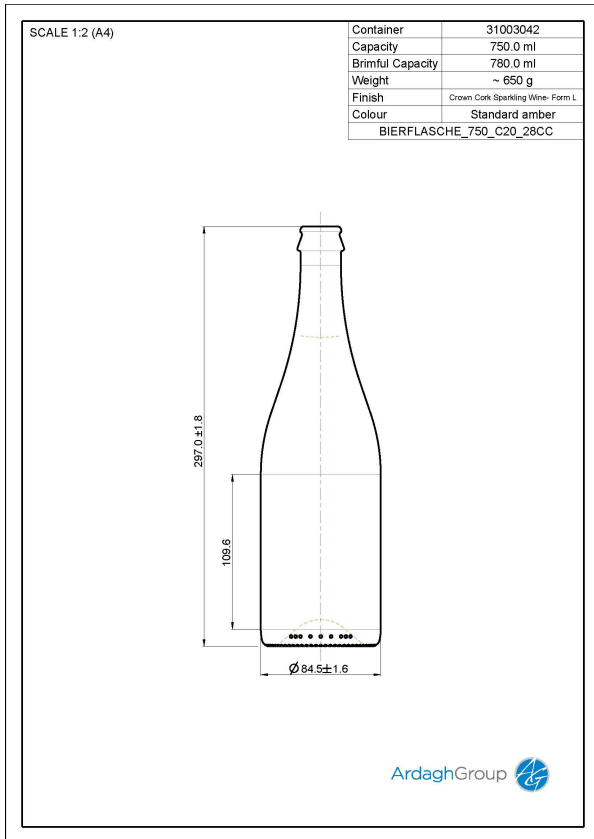

# 31003042 Bierflasche 750 CXX 28CC

Colour:  
Standard Amber

Capacity:  
750 ml

Finish Diameter:  
28 mm

Shape:  
Round

Body Diameter:  
84 mm

Height:  
297 mm

Weight:  
650 g