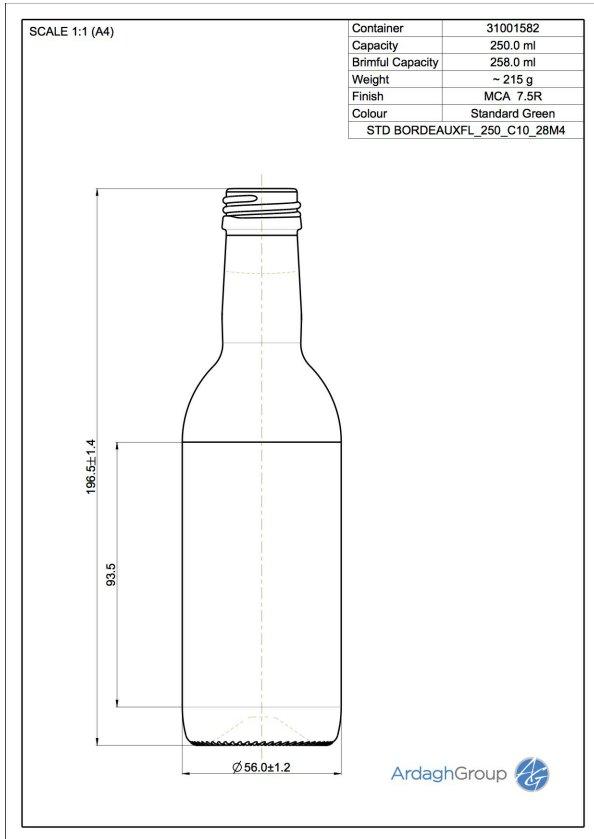

31001582

250ml green glass

Bordeaux oneway wine bottle

Colour:
Standard Green

Capacity:
250 ml

Finish Diameter:
25 mm

Shape:
Round

Body Diameter:
56 mm

Height:
197 mm

Weight:
215 g

Returnable:
No

Suitable for Carbonation:
No

contact:
Germany
wine.de@ardaghgroup.com
+49 50 21 85 350

Please note minimum order quantities will apply.