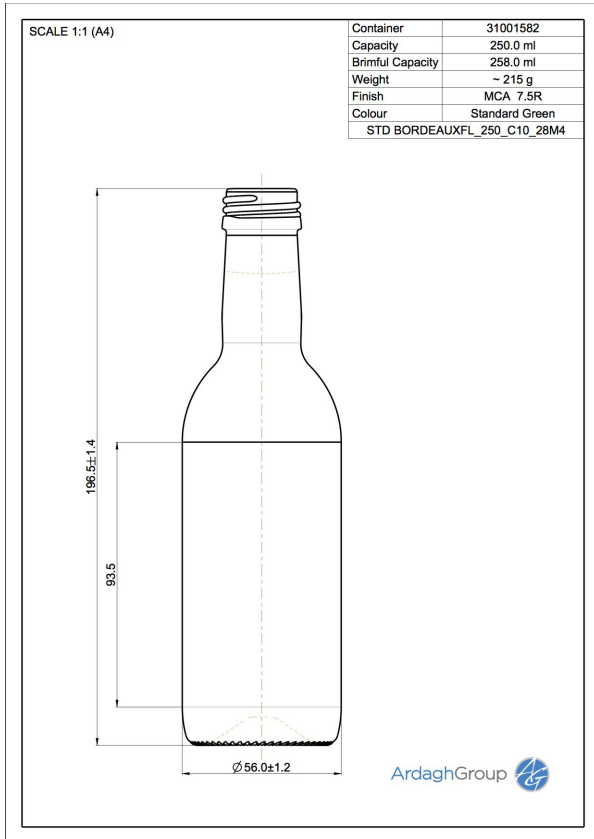

31001582 250ml green glass Bordeaux oneway wine bottle

Colour:
Standard Green

Capacity:
250 ml

Finish Diameter:
25 mm

Shape:
Round

Body Diameter:
56 mm

Height:
197 mm

Weight:
215 g