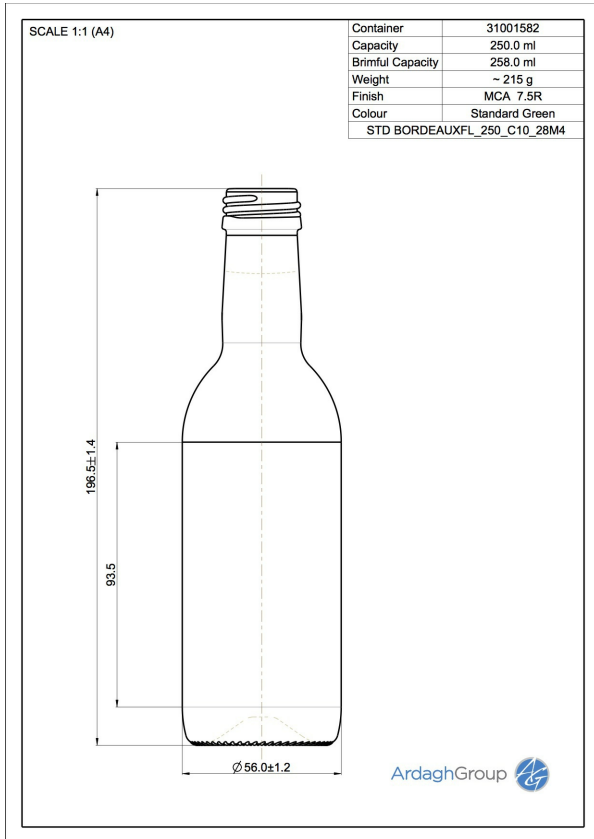

# 31001582 250ml green glass Bordeaux oneway wine bottle

Colour:  
Standard Green

Capacity:  
250 ml

Finish Diameter:  
25 mm

Shape:  
Round

Body Diameter:  
56 mm

Height:  
197 mm

Weight:  
215 g