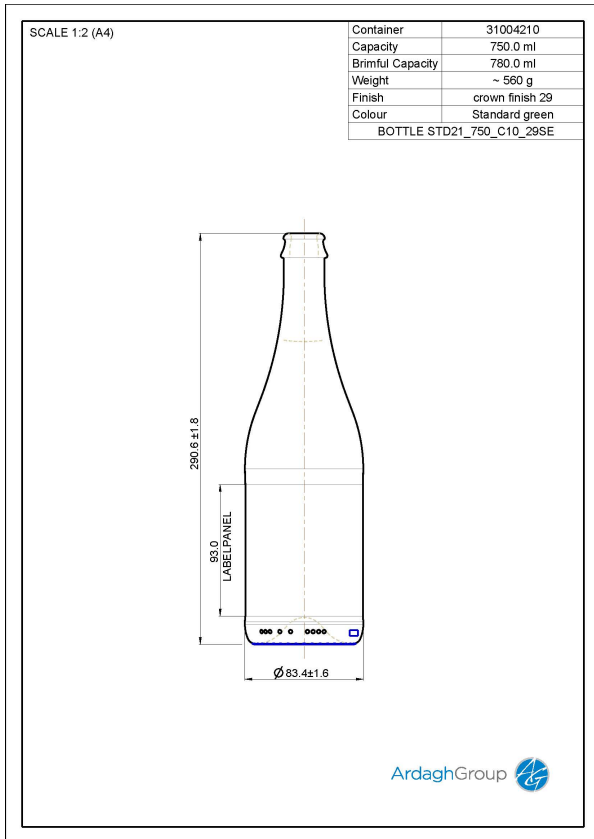

# 31004210 Bottle STD22 750 C10 29SE

Colour:  
Standard Green

Capacity:  
750 ml

Finish Diameter:  
29 mm

Shape:  
Round

Body Diameter:  
83 mm

Height:  
291 mm

Weight:  
560 g