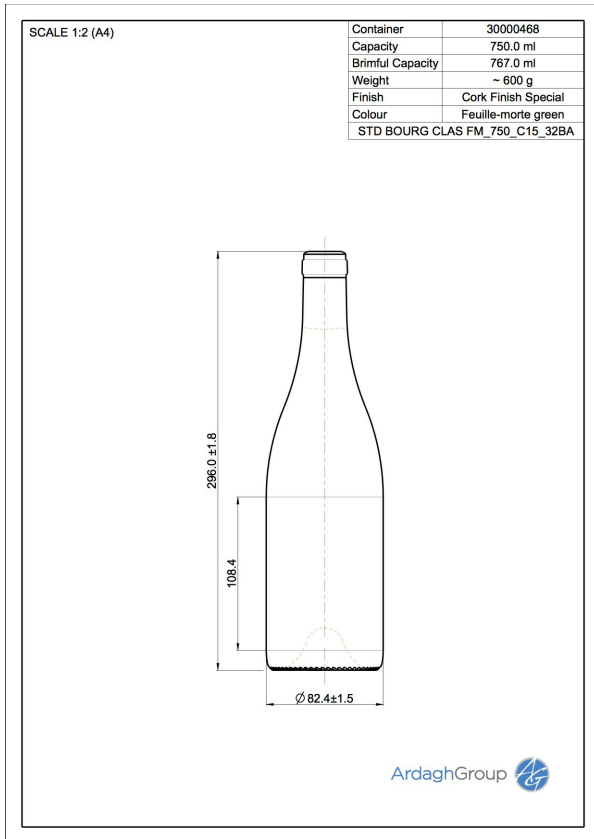

30000468 BOURG CLAS FM 750 C15 32BA

Colour:
Feuille-morte green

Capacity:
750 ml

Finish Diameter:
32 mm

Shape:
Round

Body Diameter:
82 mm

Height:
296 mm

Weight:
600 g