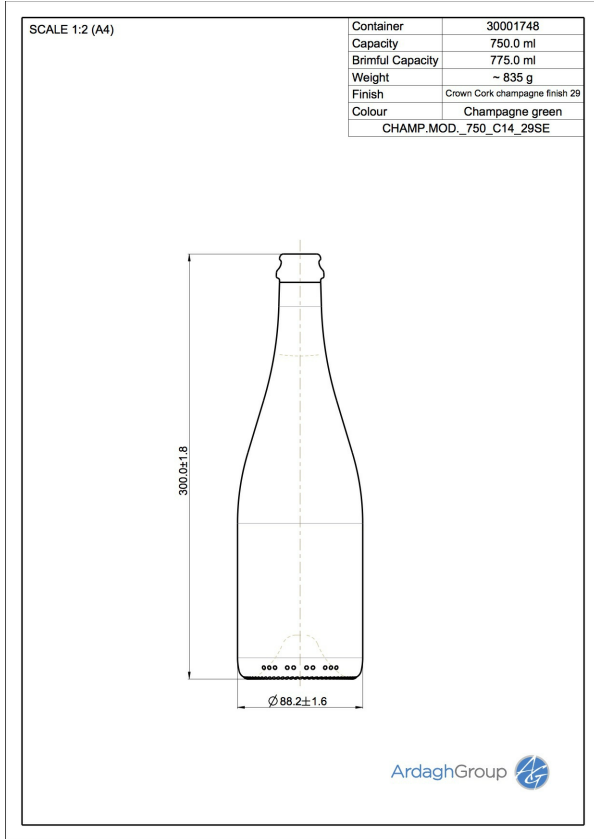

# 30001748 750ml green glass Champagne oneway wine bottle

Colour:  
Champagne green

Capacity:  
750 ml

Finish Diameter:  
29 mm

Shape:  
Round

Body Diameter:  
88 mm

Height:  
300 mm

Weight:  
835 g