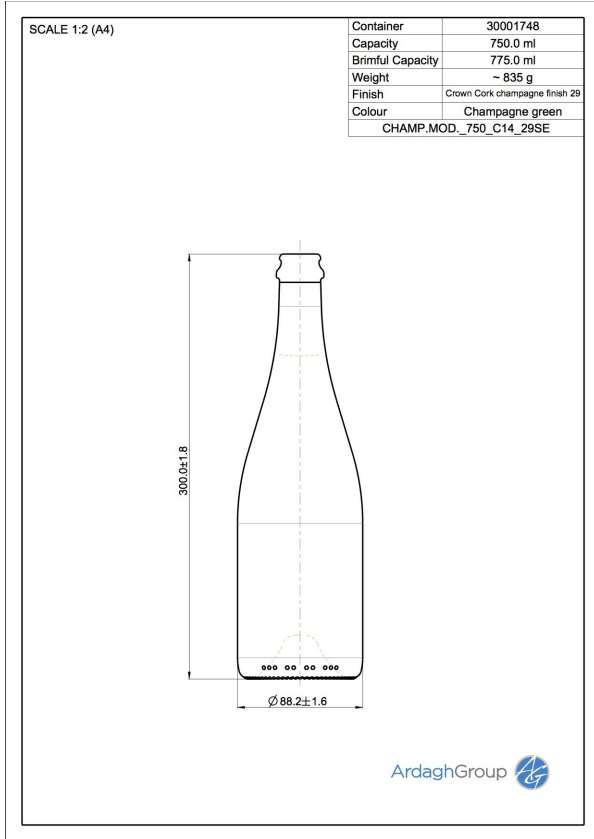

30001748 750ml green glass Champagne oneway wine bottle

Colour:
Champagne green

Capacity:
750 ml

Finish Diameter:
29 mm

Shape:
Round

Body Diameter:
88 mm

Height:
300 mm

Weight:
835 g