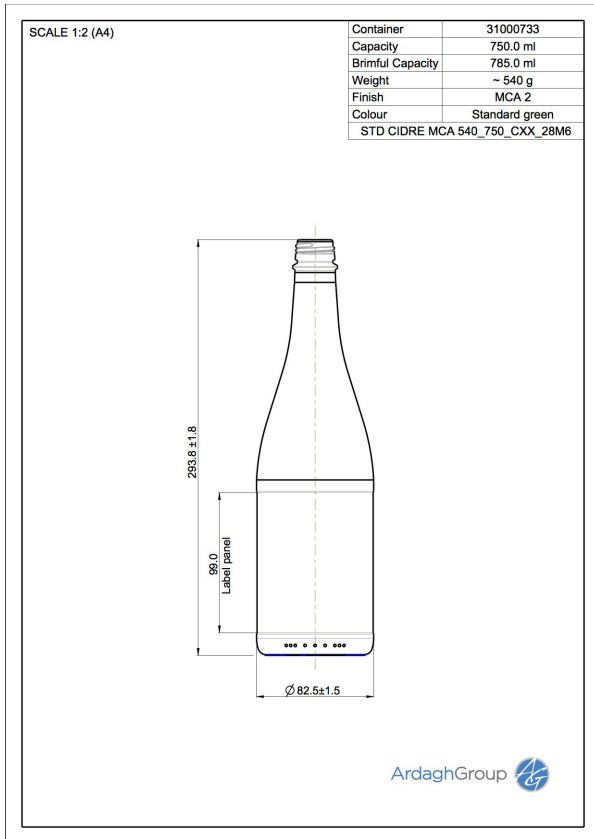

31000733 CIDRE MCA 540 750 C10 28M6

Colour:
Standard Green

Capacity:
750 ml

Finish Diameter:
28 mm

Shape:
Round

Body Diameter:
83 mm

Height:
294 mm

Weight:
540 g