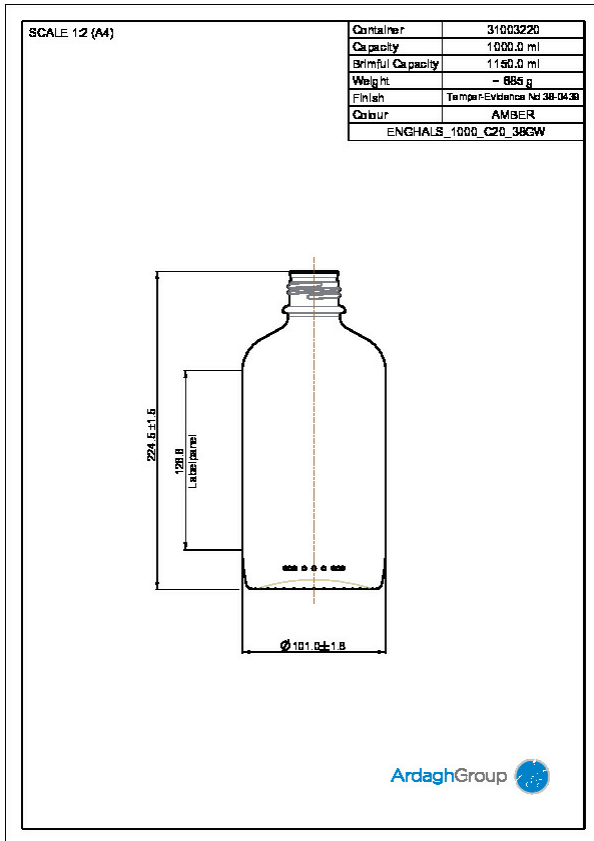

31003220 1000ml amber glass chemical bottle

Colour:
Standard Amber

Capacity:
1000 ml

Finish Diameter:
38 mm

Shape:
Round

Body Diameter:
101 mm

Height:
224 mm

Weight:
685 g