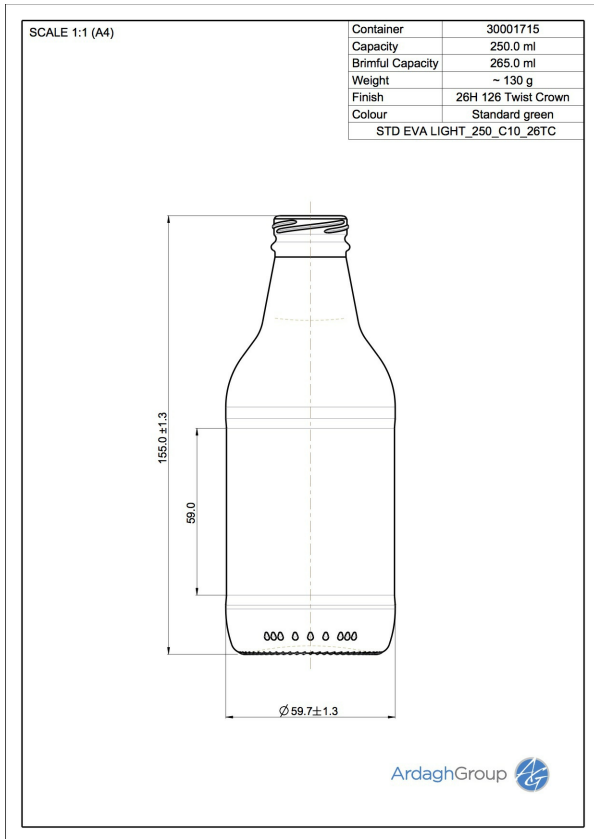

30001715 250ml green glass Eva Light oneway beer bottle

Colour:
Standard Green

Capacity:
250 ml

Finish Diameter:
26 mm

Shape:
Round

Body Diameter:
60 mm

Height:
155 mm

Weight:
130 g