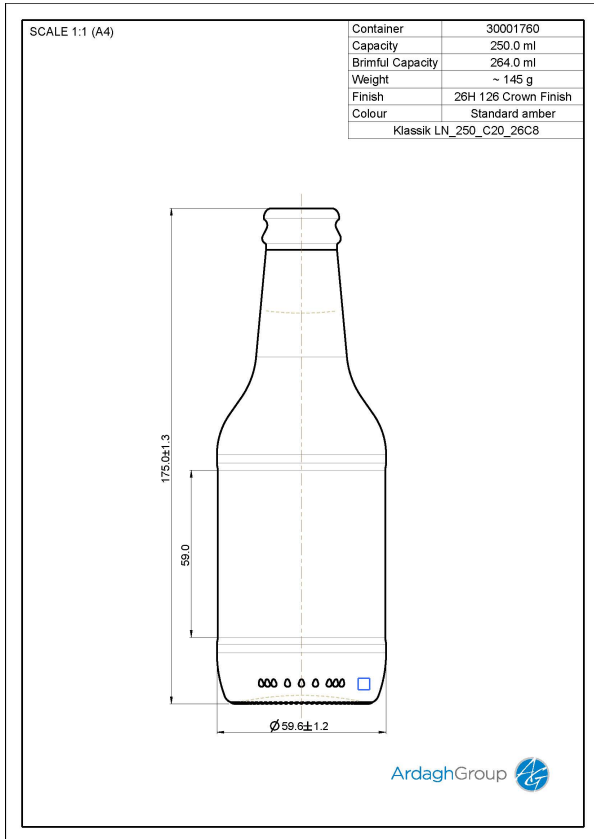

30001760 250ml amber glass Klassik oneway beer bottle

Colour:
Standard Amber

Capacity:
250 ml

Finish Diameter:
26 mm

Shape:
Round

Body Diameter:
59 mm

Height:
175 mm

Weight:
145 g