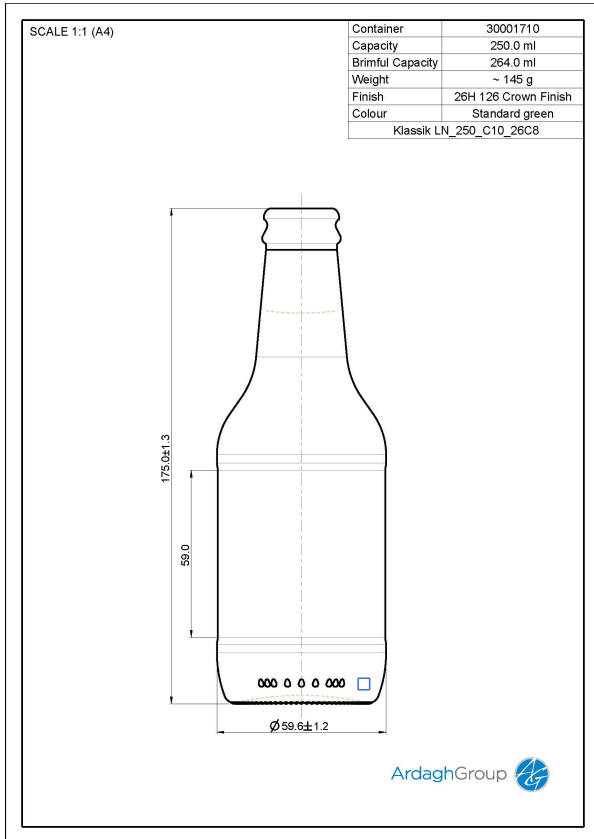

# 30001710 250ml green glass Klassik oneway beer bottle

Colour:  
Standard Green

Capacity:  
250 ml

Finish Diameter:  
26 mm

Shape:  
Round

Body Diameter:  
59 mm

Height:  
175 mm

Weight:  
145 g