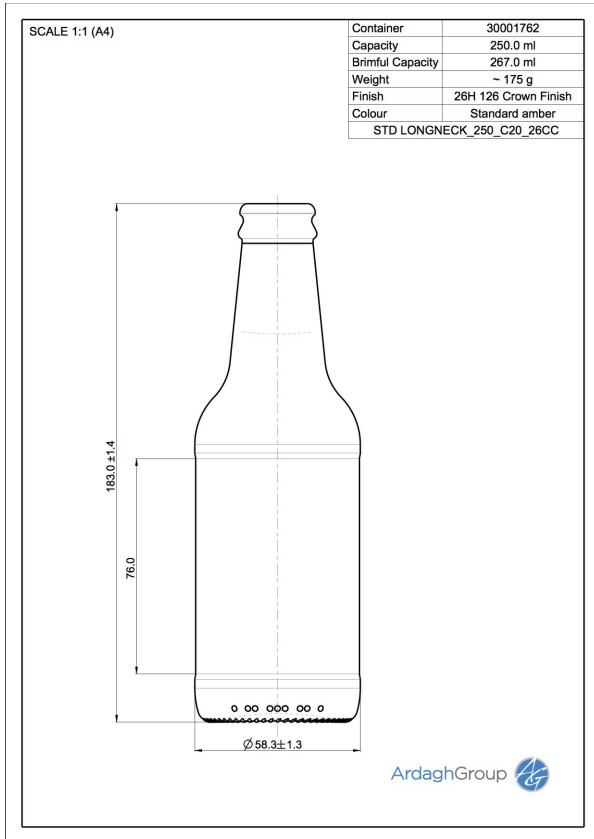

30001762

250ml amber glass

Longneck oneway beer bottle

Colour:
Standard Amber

Capacity:
250 ml

Finish Diameter:
26 mm

Shape:
Round

Body Diameter:
58 mm

Height:
183 mm

Weight:
175 g

Returnable:
No

Suitable for Carbonation:
Yes

contact:
Germany
beer.de@ardaghgroup.com
+49 50 21 85 323

Please note minimum order quantities will apply.