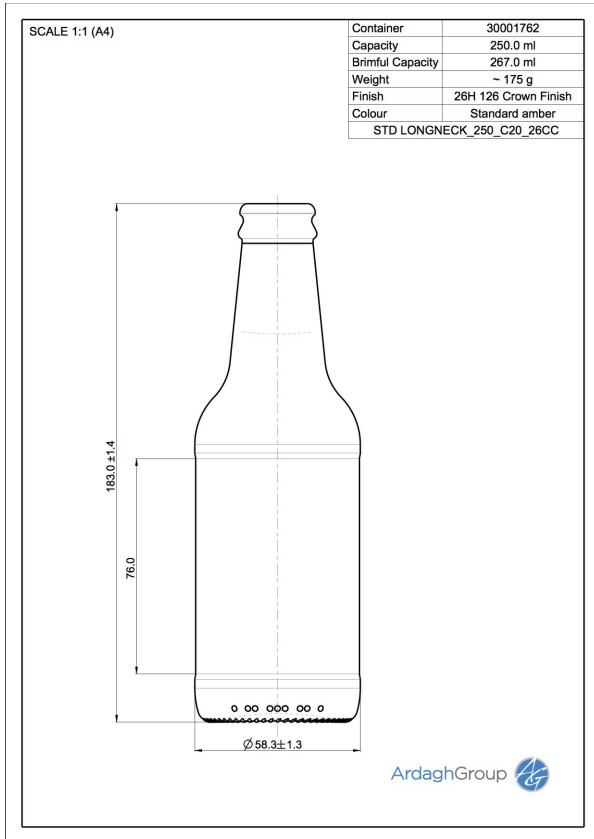

30001762 250ml amber glass Longneck oneway beer bottle

Colour:
Standard Amber

Capacity:
250 ml

Finish Diameter:
26 mm

Shape:
Round

Body Diameter:
58 mm

Height:
183 mm

Weight:
175 g