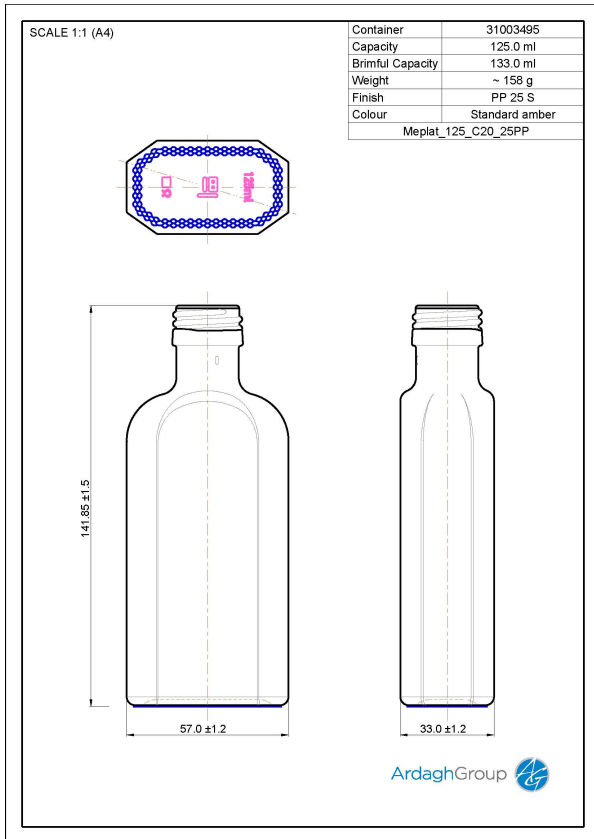

31003495 125ml amber glass meplat bottle

Colour:
Standard Amber

Capacity:
125 ml

Finish Diameter:
25 mm

Shape:
Shaped

Body Diameter:
57 mm

Height:
141 mm

Weight:
158 g