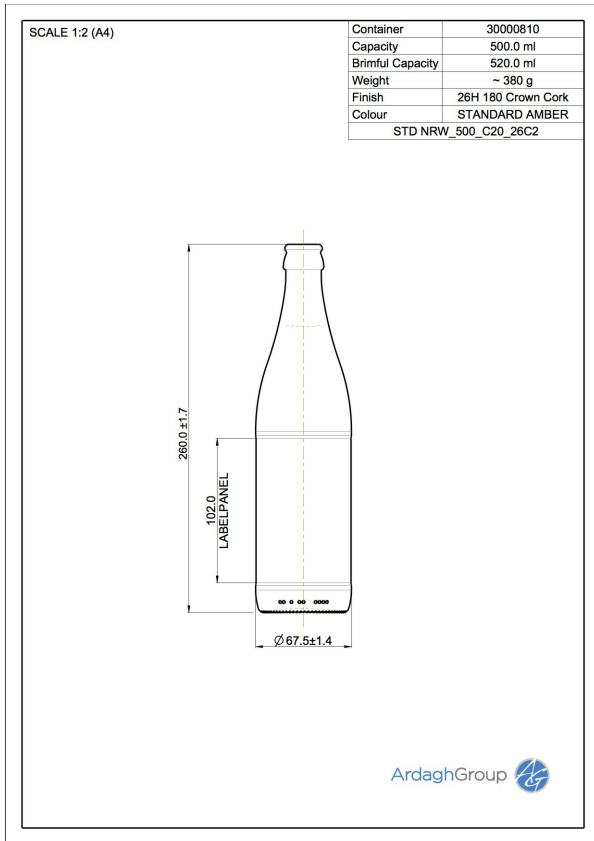

# 30000810 NRW 500 C20 26C2

Colour:  
Standard Amber

Capacity:  
500 ml

Finish Diameter:  
26 mm

Shape:  
Round

Body Diameter:  
68 mm

Height:  
260 mm

Weight:  
380 g