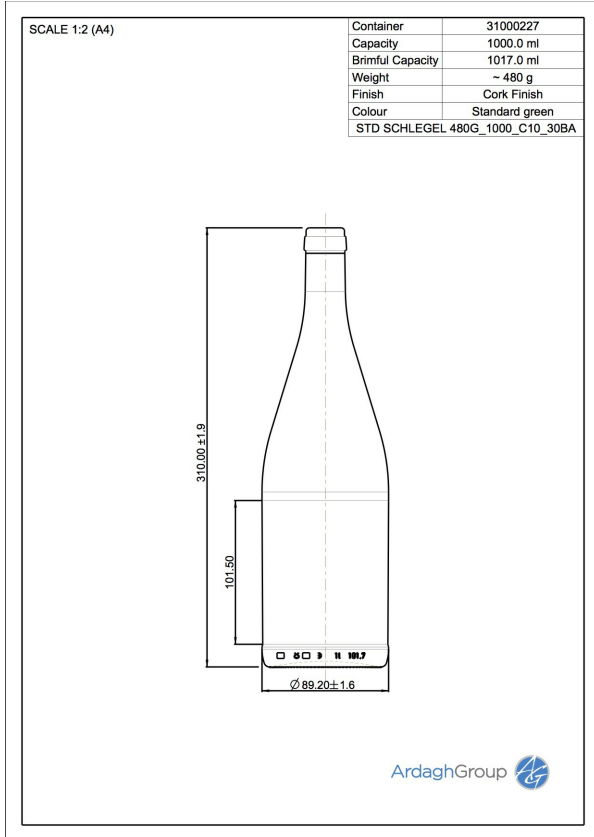

31000227

1000ml green glass

Schlegel oneway wine bottle

Colour:
Standard Green

Capacity:
1000 ml

Finish Diameter:
30 mm

Shape:
Round

Body Diameter:
89 mm

Height:
310 mm

Weight:
480 g

Returnable:
No

Suitable for Carbonation:
No

contact:
Germany
wine.de@ardaghgroup.com
+49 50 21 85 350

Please note minimum order quantities will apply.