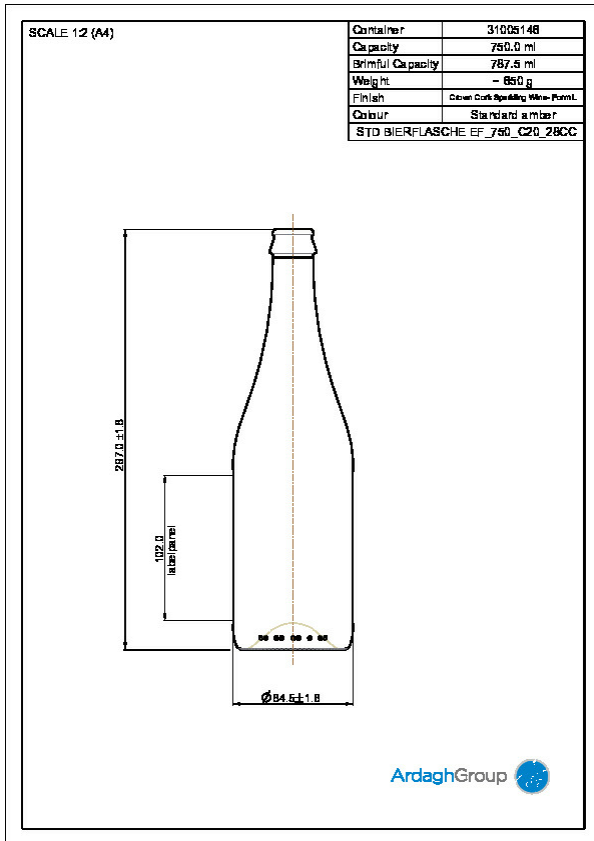

## 750ml amber glass

### returnable beer bottle

Colour:  
Amber

Capacity:  
750 ml

Finish Diameter:  
28 mm

Shape:  
Round

Body Diameter:  
84 mm

Height:  
297 mm

Weight:  
650 g