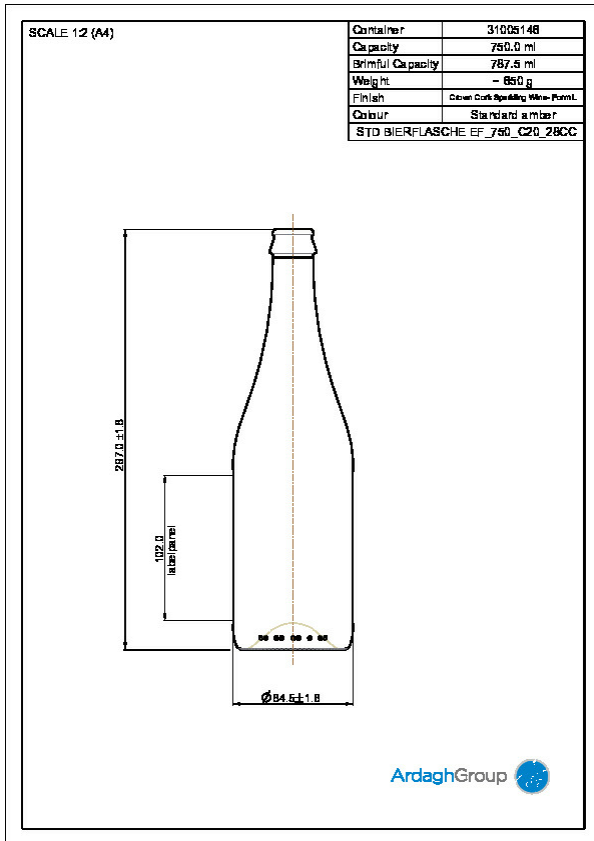

31005146

750ml amber glass

returnable beer bottle

Colour:
Amber

Capacity:
750 ml

Finish Diameter:
28 mm

Shape:
Round

Body Diameter:
84 mm

Height:
297 mm

Weight:
650 g

Returnable:
Yes

Suitable for Carbonation:
Yes

contact:
Germany
beer.de@ardaghgroup.com
+49 50 21 85 323

Please note minimum order quantities will apply.