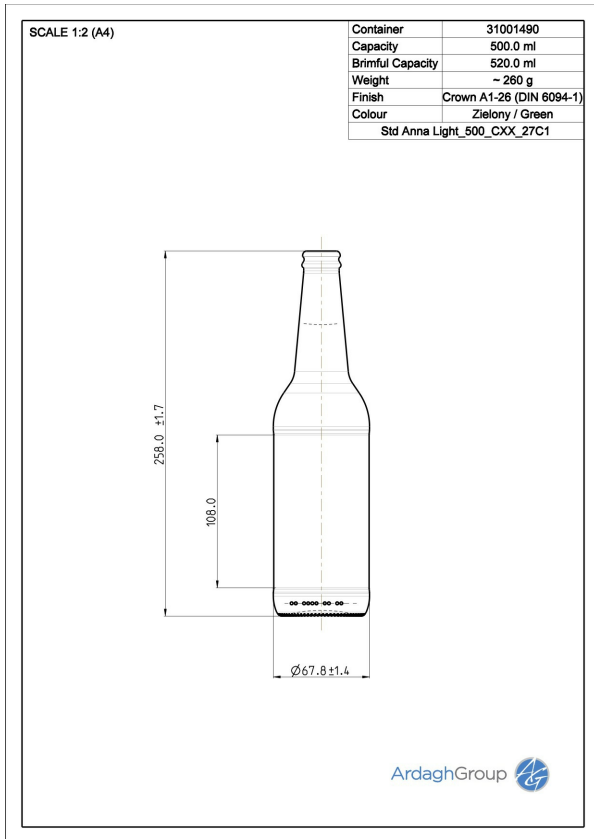

# 31001490 Std Anna Light 500 CXX 27C1

Colour:

Green

Capacity:

500 ml

Finish Diameter:

27 mm

Shape:

Round

Body Diameter:

67 mm

Height:

258 mm

Weight:

260 g

Returnable: