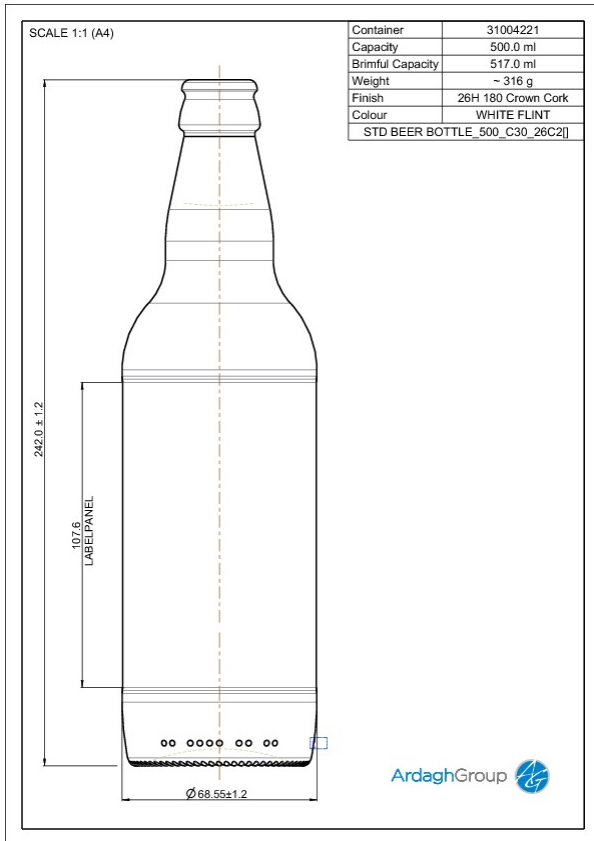

31004221 500ml flint glass oneway beer bottle

Colour:

Flint

Capacity:

500 ml

Finish Diameter:

26 mm

Shape:

Round

Body Diameter:

69 mm

Height:

242 mm

Weight:

316 g

Returnable: