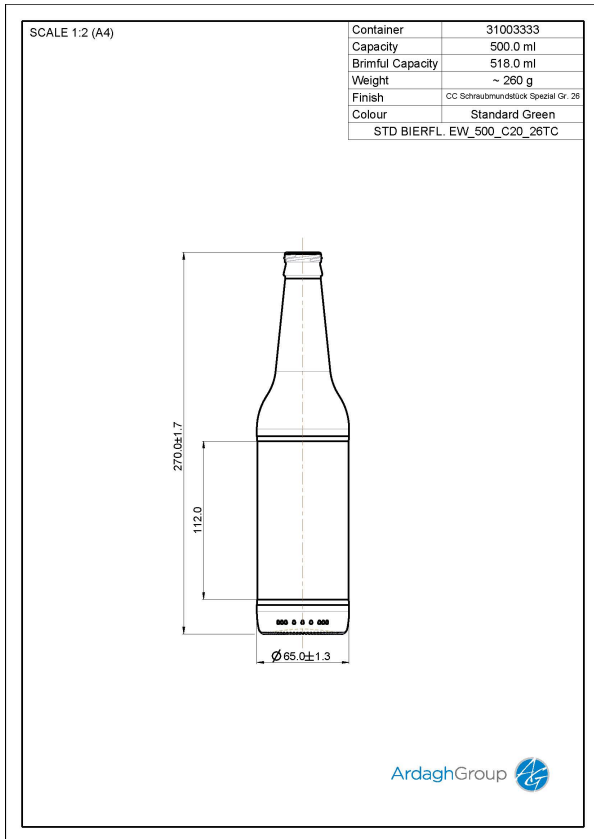

31003333

Std. Bierfl. EW 500 CXX

26TC

Colour:
Standard Green

Capacity:
500 ml

Finish Diameter:
26 mm

Shape:
Round

Body Diameter:
65 mm

Height:
270 mm

Weight:
260 g

Returnable:
No

Suitable for Carbonation:
No

contact:
Germany
beer.de@ardaghgroup.com
+49 50 21 85 323

Please note minimum order quantities will apply.