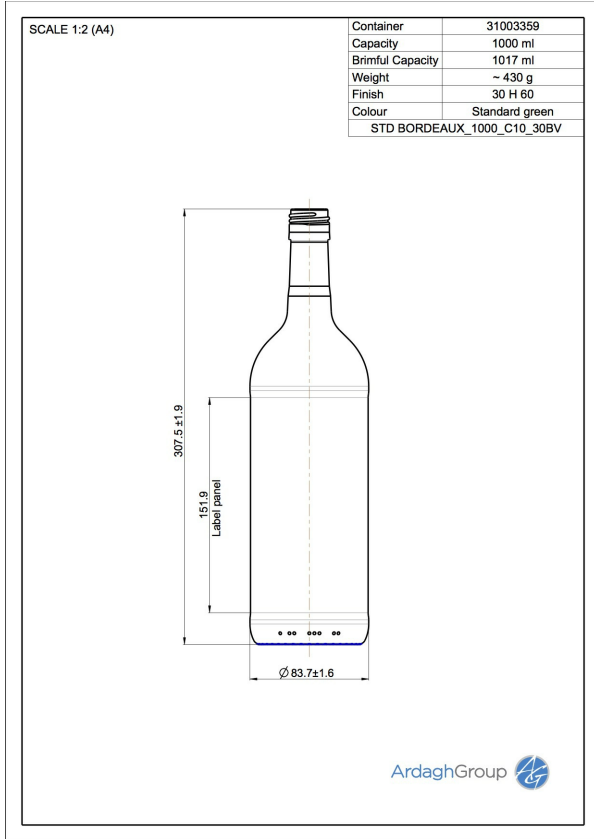

31003359 1000ml green glass Bordeaux oneway wine bottle

Colour:
Standard Green

Capacity:
1000 ml

Finish Diameter:
30 mm

Shape:
Round

Body Diameter:
83 mm

Height:
307 mm

Weight:
430 g