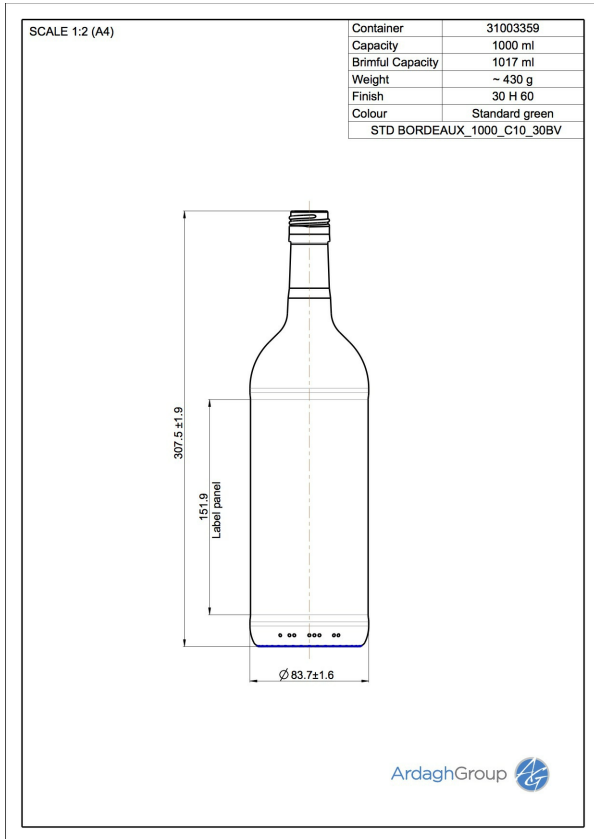

31003359 1000ml green glass Bordeaux oneway wine bottle

Colour:
Standard Green

Capacity:
1000 ml

Finish Diameter:
30 mm

Shape:
Round

Body Diameter:
83 mm

Height:
307 mm

Weight:
430 g