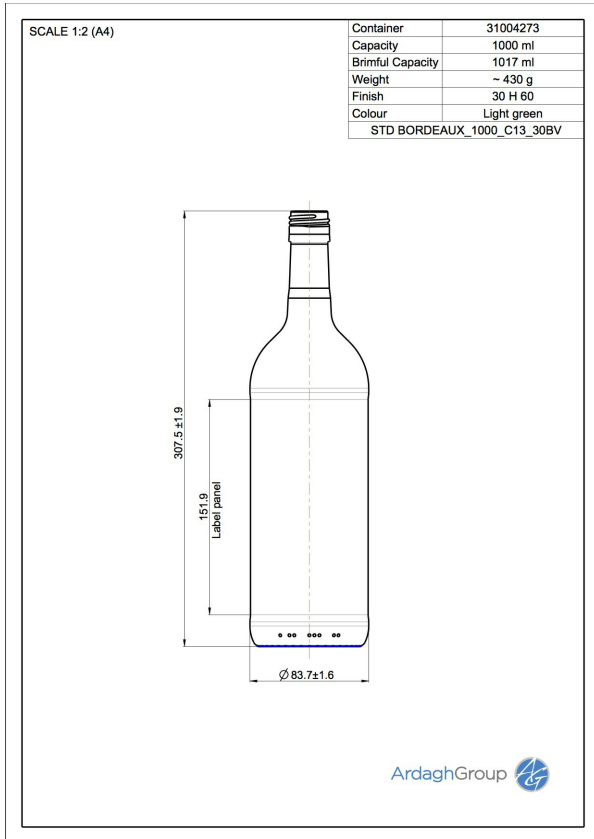

31004273 1000ml green glass Bordeaux oneway wine bottle

Colour:
Light Green

Capacity:
1000 ml

Finish Diameter:
30 mm

Shape:
Round

Body Diameter:
83 mm

Height:
307 mm

Weight:
430 g