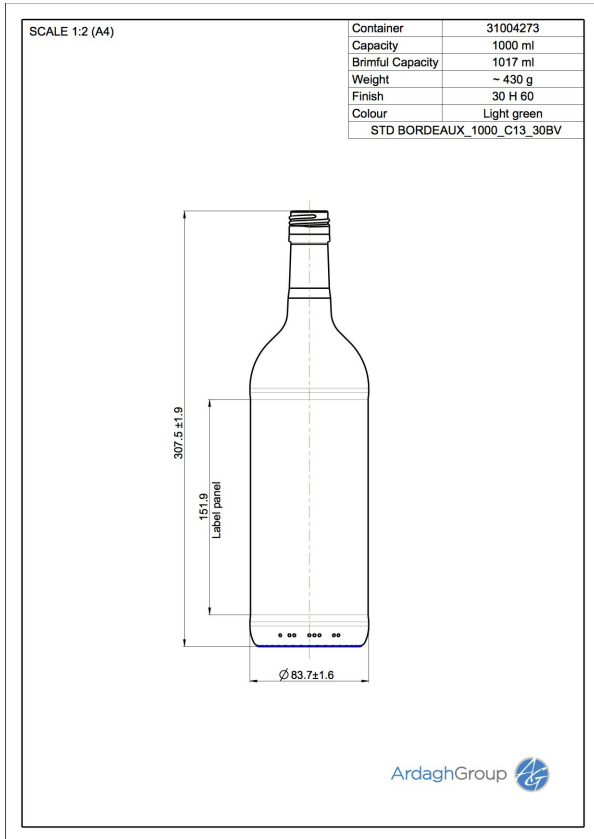

31004273

1000ml green glass

Bordeaux oneway wine bottle

Colour:
Light Green

Capacity:
1000 ml

Finish Diameter:
30 mm

Shape:
Round

Body Diameter:
83 mm

Height:
307 mm

Weight:
430 g

Returnable:
No

Suitable for Carbonation:
Yes

contact:
Germany
wine.de@ardaghgroup.com
+49 50 21 85 350

Please note minimum order quantities will apply.