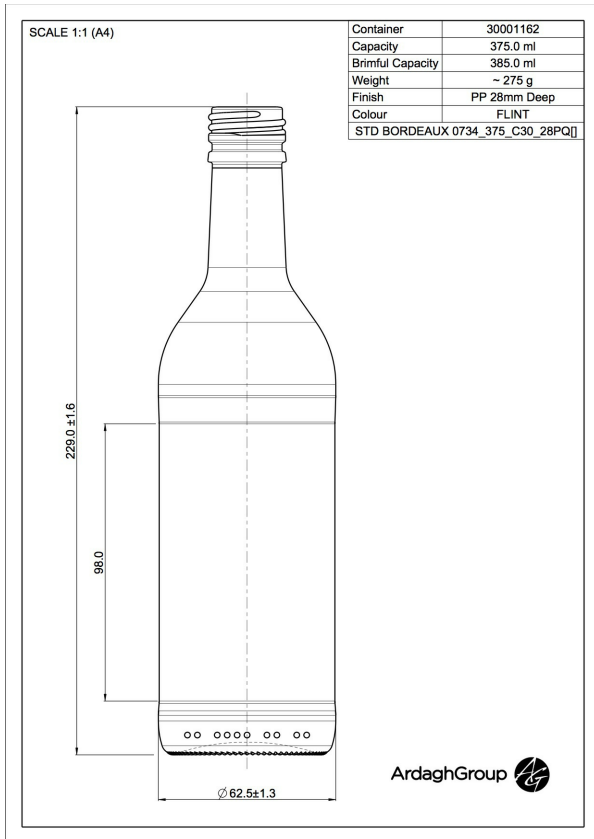

# 30001162 STD BORDEAUX 375 C30 28PQ

Colour:  
White flint

Capacity:  
375 ml

Finish Diameter:  
28 mm

Shape:  
Round

Body Diameter:  
63 mm

Height:  
229 mm

Weight:  
273 g